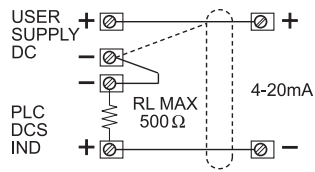

AWSTX SERIES - SMART TRANSDUCER

INTEGRAL

2 Wire DC Loop Power

3 Wire DC Modulation

REMOTE

RED	+ DC Supply
BLK + Shield	- DC Supply
BLUE	B MODBUS Comms
WHITE	A MODBUS Comms