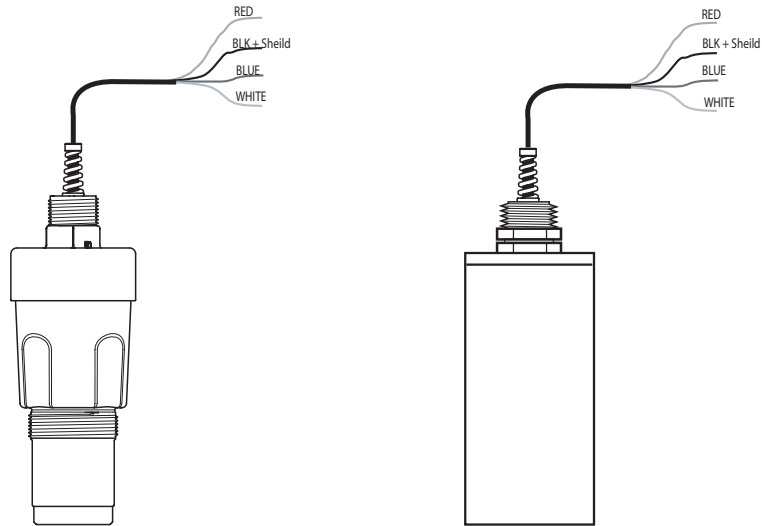

AWSTX SERIES - SMART TRANSDUCER

INTEGRAL

2 Wire DC Loop Power

3 Wire DC Modulation

REMOTE

RED	+ DC Supply
BLK + Shield	- DC Supply
BLUE	B MODBUS Comms
WHITE	A MODBUS Comms