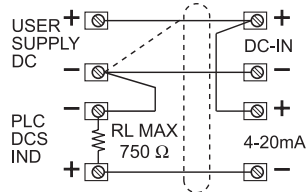

AWSTX SERIES - SMART TRANSDUCER

INTEGRAL

2 Wire DC Loop Power

3 Wire DC Modulation

REMOTE

RED	+ DC Supply
BLK + Shield	- DC Supply
BLUE	B MODBUS Comms
WHITE	A MODBUS Comms