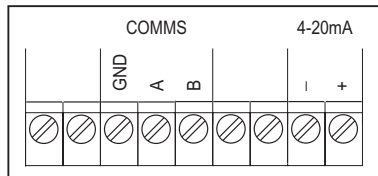

AWSTX SERIES - SMART TRANSDUCER

INTEGRAL

2 Wire DC Loop Power

3 Wire DC Modulation

REMOTE

RED	+ DC Supply
BLK + Shield	- DC Supply
BLUE	B MODBUS Comms
WHITE	A MODBUS Comms